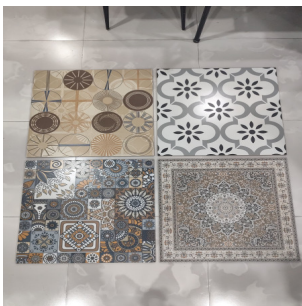

DIAMOND
ART FURNITURE
+91 9595966413
+91 9284582234

DIAMOND
ART FURNITURE
+91 9595966413
+91 9284582234

TURKISH TILE TABLE TOP OPTION

TURKISH TILE TABLE TOP OPTION

TURKISH TILE TABLE TOP OPTION

DIAMOND ART FURNITURE (Catalogue)