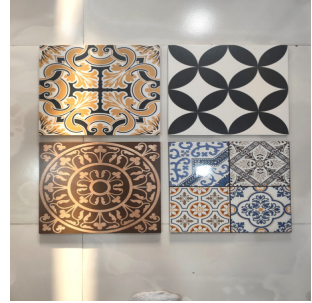

DIAMOND
ART FURNITURE
+91 9595966413
+91 9284582234

DIAMOND
ART FURNITURE
+91 9595966413
+91 9284582234

TURKISH TILE TABLE TOP OPTION

TURKISH TILE TABLE TOP OPTION

TURKISH TILE TABLE TOP OPTION

DIAMOND ART FURNITURE (Catalogue)