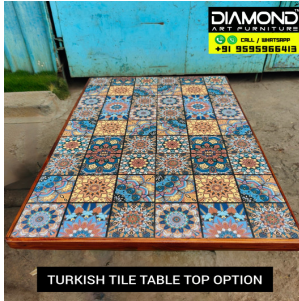

DIAMOND
ART FURNITURE
+91 9595966413
+91 9284582234

DIAMOND
ART FURNITURE
+91 9595966413
+91 9284582234

TURKISH TILE TABLE TOP OPTION

TURKISH TILE TABLE TOP OPTION

TURKISH TILE TABLE TOP OPTION

DIAMOND ART FURNITURE (Catalogue)