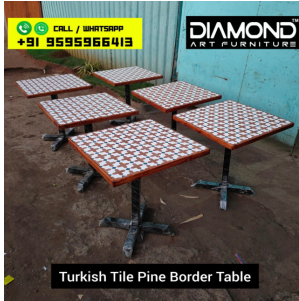

Turkish Tile Pinewood Border Table

Turkish Tile Pinewood Border Table

Turkish Tile Pine Border Table

Turkish Tile Pine Broader Table

Turkish Tile Pinewood Border Table

Turkish Tile Pine Border Table

TURKISH TILE TABLE CENTRE PILLAR

TURKISH TILE DOUBLE PILLAR TABLE

TURKISH TILE CENTER PILLAR TABLE

TURKISH TILE DOUBLE PILLAR TABLE

CALL / WHATSAPP
+91 9595966413

DIAMOND
ART FURNITURE

CALL / WHATSAPP
+91 9595966413

DIAMOND
ART FURNITURE

CALL / WHATSAPP
+91 9595966413