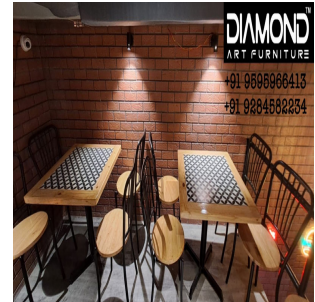

DIAMOND
ART FURNITURE
+91 9595966413
+91 9284582234

PINE TABLE
CHAIR SET

DIAMOND
ART FURNITURE
+91 9595966413
+91 9284582234

TABLE CHAIR SET

DIAMOND
ART FURNITURE
+91 9595966413
+91 9284582234

TABLE CHAIR SET