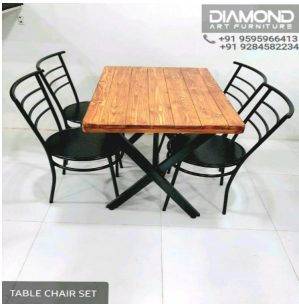

DIAMOND
ART FURNITURE
+91 9595966413
+91 9284582234