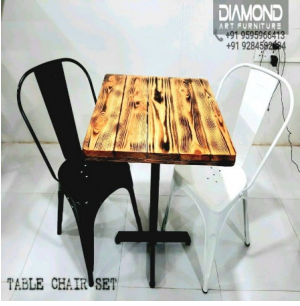

DIAMOND
ART FURNITURE

+91 9595966413
+91 9284582234

TABLE CHAIR SET