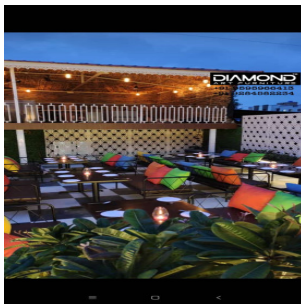

X BAR SOFA TABLE SET

PINE TABLE STOOL SET

**DIAMOND**  
ART FURNITURE

DEEWAN BENCH TABLE SET

TABLE BENCH WITH BACK SET

PINE TABLE DEEWAN BENCH SET

PINE TABLE BENCH SET