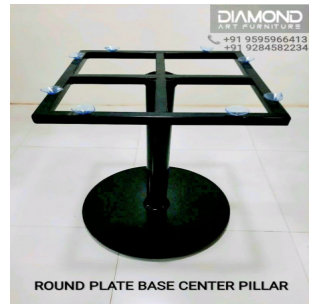

Z BASE

V BASE DOUBLE PILLAR

DIAMOND
ART FURNITURE
+91 9595966413
+91 9284582234

SQUARE PIPE 1.5" DOUBLE PILLAR L LEG

SS CENTRE PILLAR

DIAMOND
ART FURNITURE
+91 9595966413
+91 9284582234

ROUND PIPE UMBRELLA X TABLE BASE

DIAMOND
ART FURNITURE
+91 9595966413
+91 9284582234

DOUBLE PILLAR L LEG HIGH TABLE BASE

DIAMOND
ART FURNITURE
+91 9595966413
+91 9284582234

DIAMOND ART FURNITURE (Catalogue)

PRESS TO OPEN