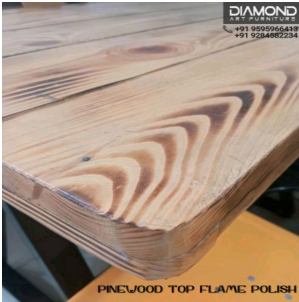

DIAMOND ART FURNITURE (Catalogue)

PRESS TO OPEN