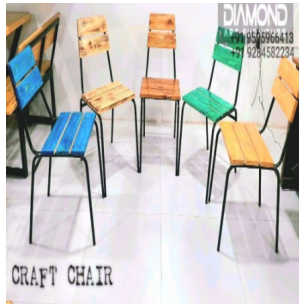

X BEACH FOLDING CHAIR

DIAMOND
ART FURNITURE
+91 9595966413
+91 9284582234

X BEACH FOLDING CHAIR

DIAMOND
ART FURNITURE
+91 9595966413
+91 9284582234

PEACOCK CHAIR

STRAIGHT LINE CUSHION

FLOWER PINE

RIO CUSHION

FLOWER CUSHION

MAC D CUSHION

FLOWER PINE

STRAIGHT LINE PERFO

STRAIGHT LINE PERFO

SUNNY PERFO

DIAMOND ART FURNITURE (Catalogue)

PRESS TO OPEN