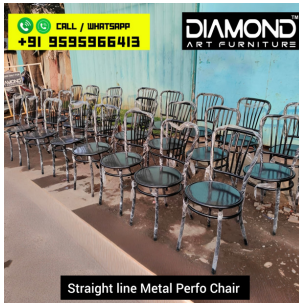

STRAIGHT LINE CUSHION

DIAMOND
ART FURNITURE
+91 9595966413
+91 9284582234

Straight line Metal Perfo Chair