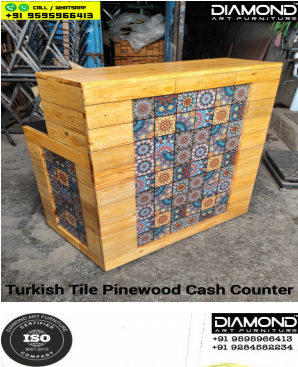

Turkish Tile Pinewood Cash Counter

Pinewood Cash Counter

PINE RUSTIC TURKISH TILE CASH COUNTER

PINE RUSTIC TURKISH TILE CASH COUNTER

PINE RUSTIC TURKISH TILE CASH COUNTER

PINE RUSTIC TURKISH TILE CASH COUNTER

PINWOOD CASH COUNTER

PINE RUSTIC TURKISH TILE CASH COUNTER

RUSTIC OLDSTER PINE CASH COUNTER

DIAMOND
ART FURNITURE
+91 9595966413
+91 9284582234

PINE RUSTIC POLISH TURKISH TILE CASH COUNTER

DIAMOND
ART FURNITURE
CALL / WHATSAPP
+91 9595966413
K.A. BANGALORE
INDIA