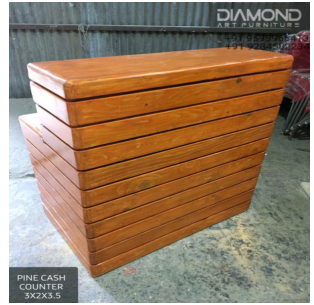

DIAMOND
ART FURNITURE
+91 9595966413
+91 9284582234

PINE
SERVICE TABLE

DIAMOND
ART FURNITURE
+91 9595966413
+91 9284582234

PINE CASH
COUNTER 3X2X3.5

DIAMOND
ART FURNITURE
+91 9595966413
+91 9284582234

PINE CASH
COUNTER 3X2X3.5